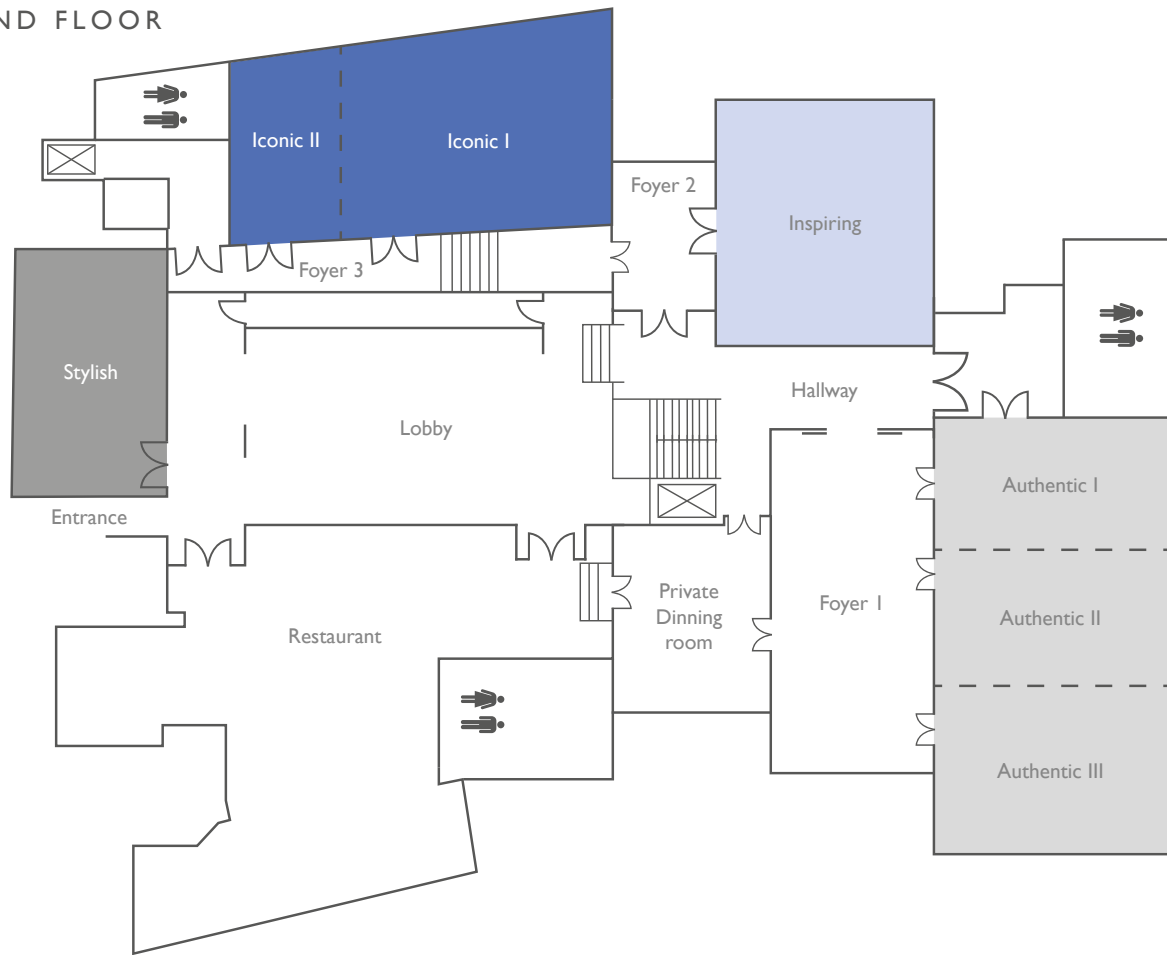

GROUND FLOOR